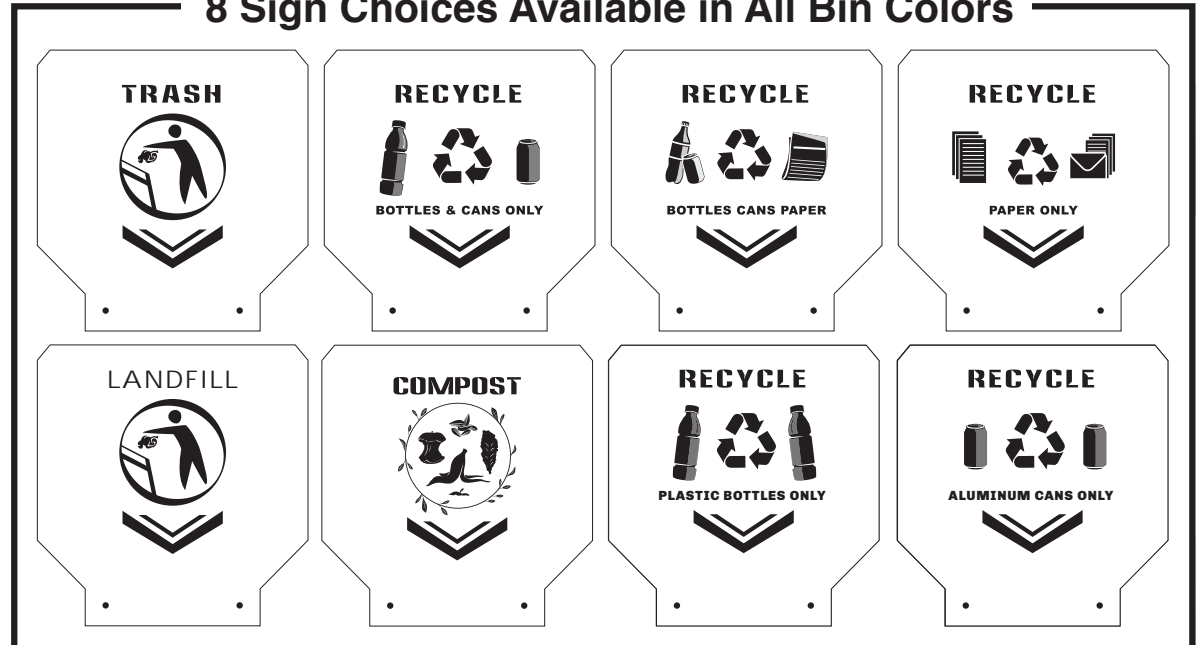

# Bin Indicator Signs

Easily Add To Your Hexcycle® IV or Megabin® To Improve Proper Collection.

## 8 Sign Choices Available in All Bin Colors

 **Recyclingbin.com™**  
The Ultimate Recycling Equipment  
Made in USA 

(252) 623-2122 • (800) 910-4757 • Fax (252) 623-2127  
Copyright© 2018 . All rights reserved. For more info email [cs@recyclingbin.com](mailto:cs@recyclingbin.com)