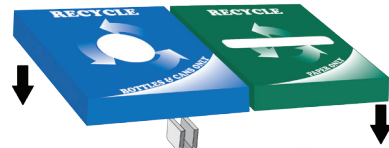

- Deploy a Recycling Program in minutes - Bins store flat, and can be assembled and placed in minutes for On Demand usage.
- Save on Storage - 4 bins fit in one small carton (maintain back up sets on premise for immediate deployment).
- Clearly separates waste - Well marked and color coded with specific openings for each collectable.
- Supplement existing programs during higher traffic events and seasons.
- Aesthetically superior to most permanent solutions.
- Easily adaptable to any crowd size.
- Fast assembly means minimal labor and time to set up bins anywhere.
- Create Waste Stations - Modular connecting design enables you to create solutions that meet the capacity of each location.
- We recommend using these Bins with our printed and tinted recyclable liners.

Best when used with recyclable liners.

 **Recyclingbin.com™**
The Ultimate Recycling Equipment

All Rights Reserved • Patents Pending
For more information or to order call (800) 910-4757 or visit us at www.Recyclingbin.com

 **Green Event Bins are
100% Recyclable**

B.O.D.S.TM

Bins On Demand System

Configure for your event

Side by Side

Side by Side
and
Back to Back

Includes easy
connect stabilizers

Back to Back