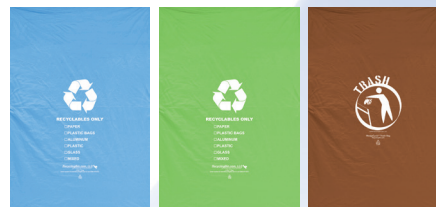

Best of all these bins are eco friendly “100% Recyclable” and made from moisture resistant recycled corrugated cardboard. They are sturdy, rigid, excellent temporary bins that can be easily recycled when you are finished using them.

BODS™ are a critical element for best practice recycling in facilities such as hotels, universities, corporations, bus and train terminals, convention centers, sports stadiums, medical centers, car dealers, zoos, museums, theaters, aquariums, amusement parks, fairs, airports and the like.

- Deploy a Recycling Program in minutes - Bins store flat, and can be assembled and placed in minutes for On Demand usage.
- Save on Storage - 4 bins fit in one small carton (maintain back up sets on premise for immediate deployment).
- Clearly separates waste - Well marked and color coded with specific openings for each collectable.
- Supplement existing programs during higher traffic events and seasons.
- Aesthetically superior to most permanent solutions.
- Easily adaptable to any crowd size.
- Fast assembly means minimal labor and time to set up bins anywhere.
- Create Waste Stations - Modular connecting design enables you to create solutions that meet the capacity of each location.
- We recommend using these Bins with our printed and tinted recyclable liners.

Best when used with recyclable liners.